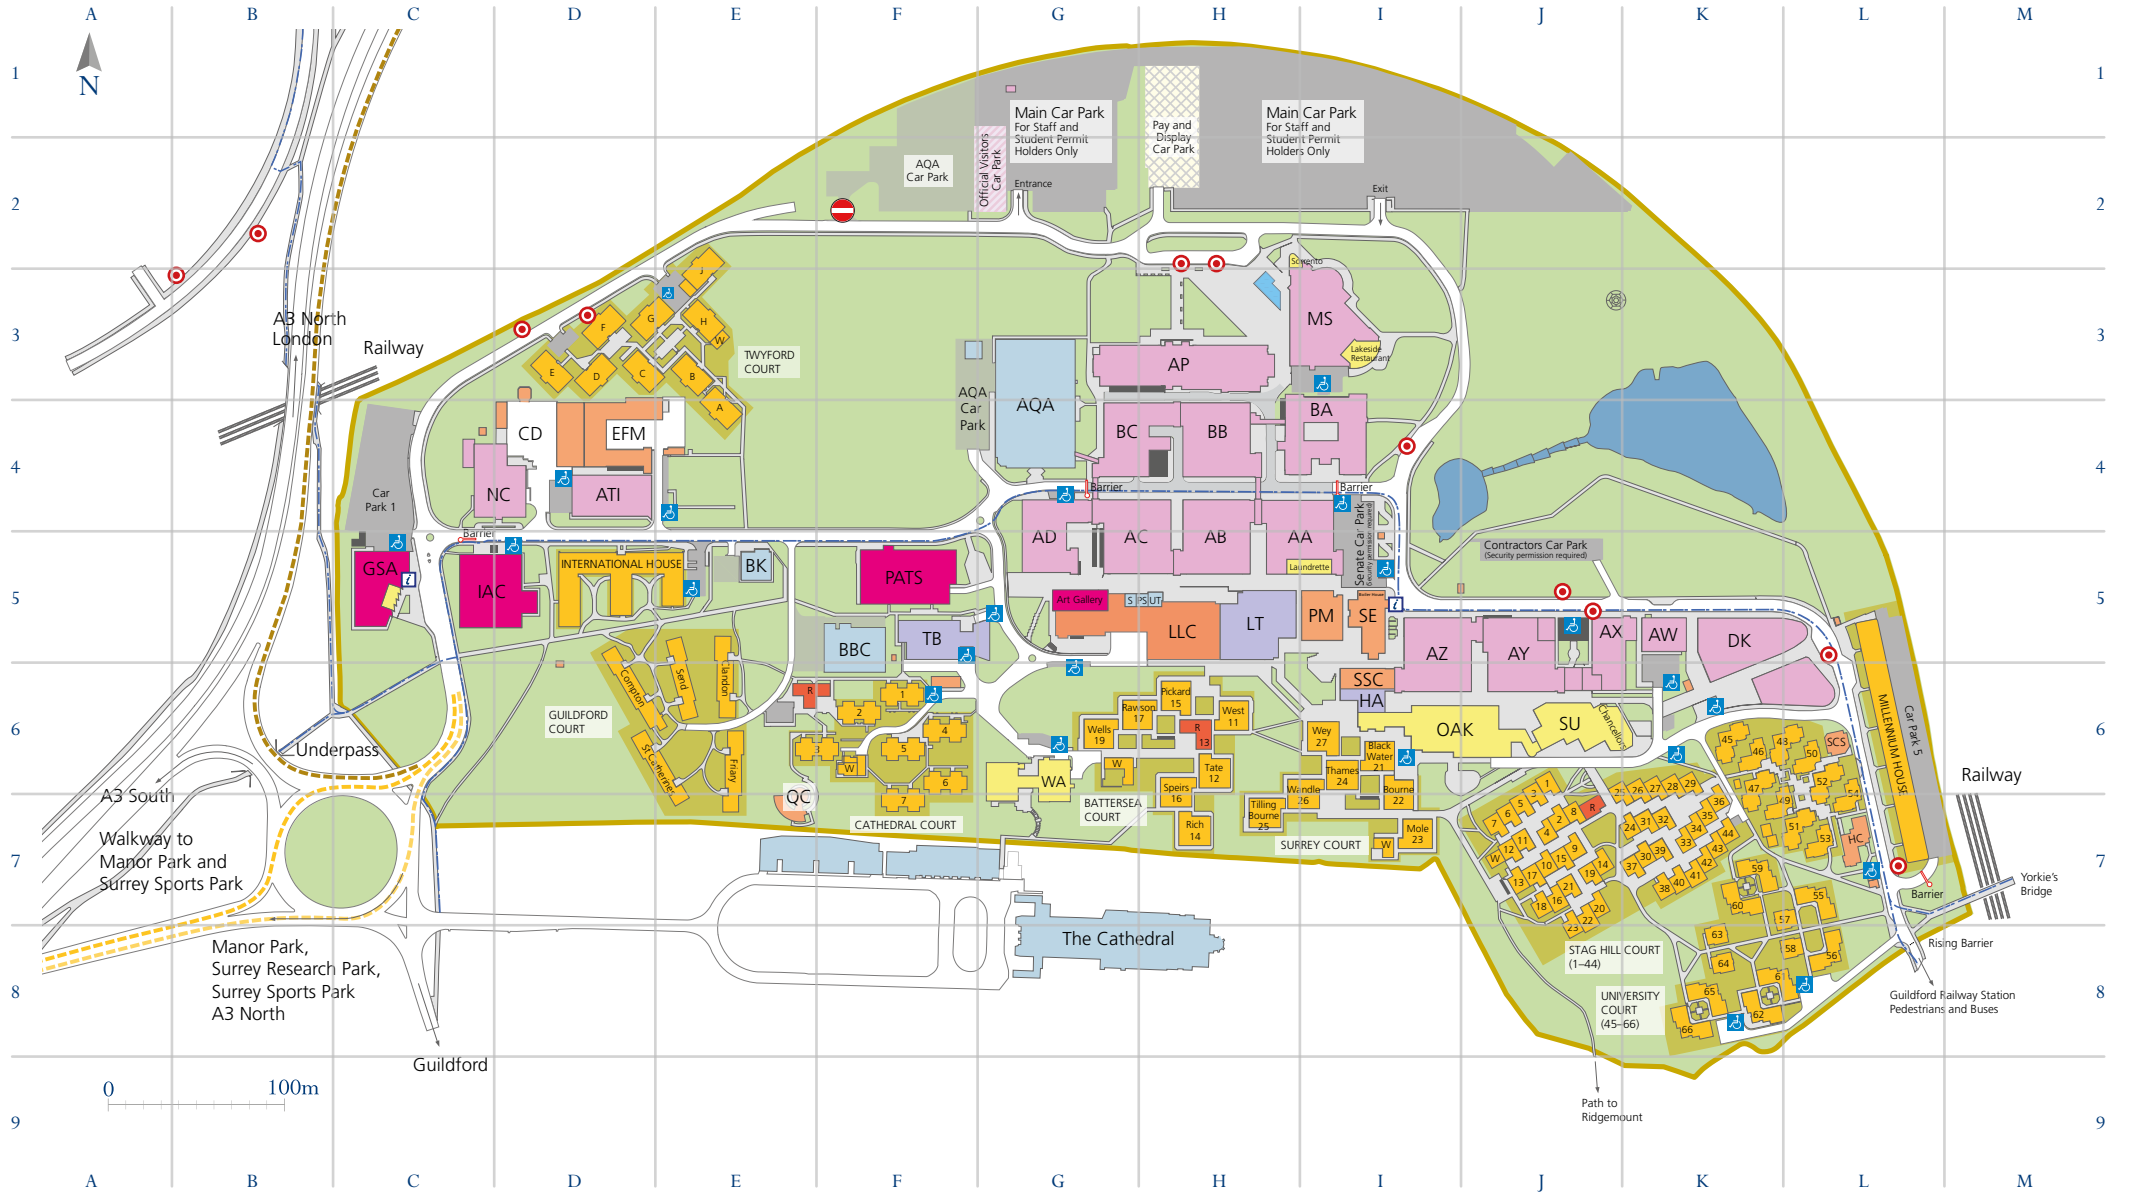

# Stag Hill Campus

## Useful Locations

Department	Building Name	Location	Department	Building Name	Location
AC Teaching Rooms	AC Academic Block	G5	Laundrette	AA Academic Block	H5
Additional Learning Support	Library & Learning Centre	G5	Lecture Theatres A to M	Lecture Theatre Block	H5
Administration	Senate House	J5	Lewis Elton Art Gallery	Library & Learning Centre	G5
Audio Visual Services	Lecture Theatre Block	H5	Marketing and Communications	Senate House	J5
Banks (including cash point)	Natwest Bank	E5	Oak Suite	Oak House	J6
	Santander	G5	Post Office (within Shop)	Library & Learning Centre	H5
Bookshop	Library & Learning Centre	H5	Post Room	Central Distribution	D4
Careers Service	Philip Marchant	J5	Purchasing & Procurement	Senate House	J5
Cashiers	Senate House	J5	Research and Enterprise Support	Senate House	J6
Cash Point	Students' Union	J6	Roots Café/Bar	Oak House	J6
Chancellor's Bar/Restaurant	Students' Union	K6	Safety Office	AX Academic Block	J5
Chaplaincy Offices	AZ Academic Block	J6	Security Office (open 24 Hours)	Senate House	J5
Computing Services	Austin Pearce	H3	Shop (with Post Office)	Library & Learning Centre	H5
Conference Office	Oak	J5	Sorrento Café	Management School	H3
Educational Liaison Centre	Senate House	J5	Starbucks Coffee Shop	Guildford School of Acting (GSA)	C5
Griffiths Lecture Theatre	Lecture Theatre Block	H5		Oak House	J6
Hillside Restaurant	Oak House	J6	Student Services Centre	Hall Undercroft	J5
Information Office	Senate House	J5	Students' Union	Students' Union	J6
International Student Office	Philip Marchant	J5	Surrey Design and Print	Library & Learning Centre	G5
International Study Centre	Philip Marchant	J5	Teaching Block 1 to 23	Teaching Block	F5
Islamic Prayer Centre	AA Academic Block	H5	University of Surrey Television	Library & Learning Centre	G5